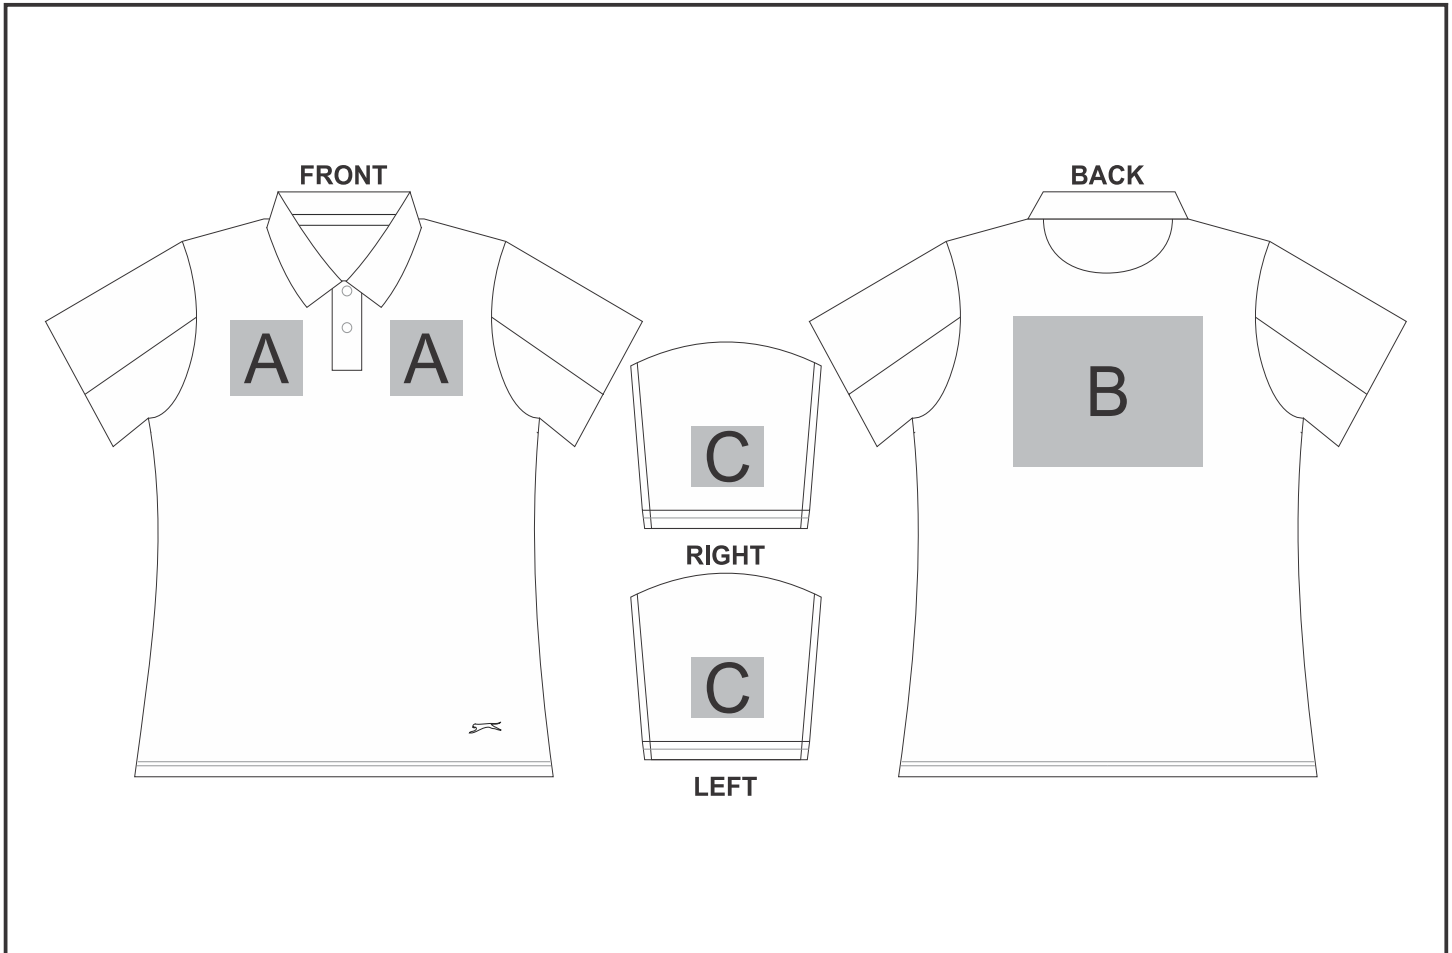

SLAZ-11411

Ladies Dorado Golf Shirt

Also available in
**LOGO
24**
Check Logo24
guide and t's & c's

Need to know:

- Includes 1-Position Embroidery OR 1-Position Digital Transfer (setup fees apply)
- DTC/EMB inclusive Parameters: Left/Right Chest or Back = 100mm x 100mm
- Laser colour: Tonal

Branding Options:

Position	Branding Method (Branding Code)	No. of Colours	Dimension
A	Embroidery (EM-CLOTHING)	N/A	100mm wide x 100mm high
A	Digital Transfer Clothing A6 (DTC-A6)	Full Colour	100mm wide x 100mm high
A	Screen Print (SA)	6 Colours	100mm wide x 80mm high
A	Laser Engraving (LG)	N/A	100mm wide x 80mm high

B	Embroidery (EM-CLOTHING)	N/A	200mm wide x 200mm high
B	Digital Transfer Clothing A6 (DTC-A6)	Full Colour	105mm wide x 148mm high
B	Digital Transfer Clothing A5 (DTC-A5)	Full Colour	210mm wide x 148mm high

B	Screen Print (SA)	6 Colours	260mm wide x 200mm high
C	Embroidery (EM-CLOTHING)	N/A	80mm wide x 80mm high
C	Digital Transfer Clothing A6 (DTC-A6)	Full Colour	80mm wide x 80mm high
C	Screen Print (SA)	6 Colours	60mm wide x 60mm high
C	Laser Engraving (LG)	N/A	100mm wide x 60mm high